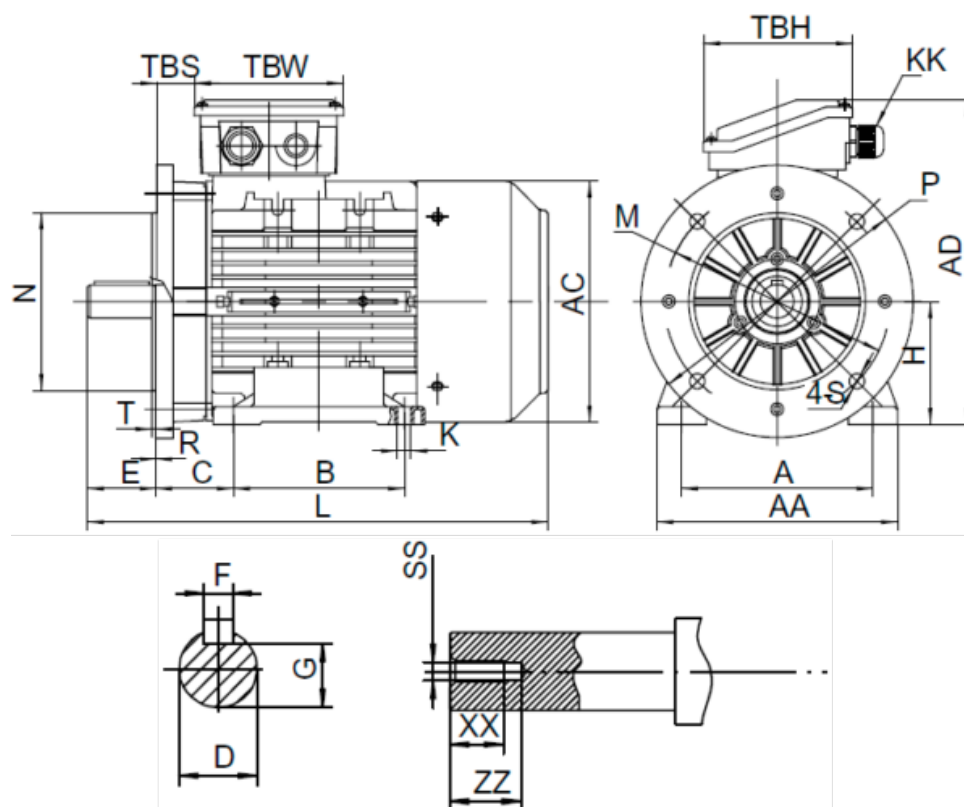

Data Sheet

Article number: 25180030041740

Description: Kleedrive T3A 100L2-4 3.0kw 1400 rpm UL/CSA
3x230/400V 50 HZ IP55 B35 Eff=87,7%

Measures

A = 160	F = 8	TBW = 118
AA = 200	G = 24	XX = 22
AC = Ø199	H = 100	ZZ = 30
AD = 260	HD = 160	
B = 140	L = 376	
C = 63	SS = M10	
D = Ø28	TBH = 118	
E = 60	TBS = 32	